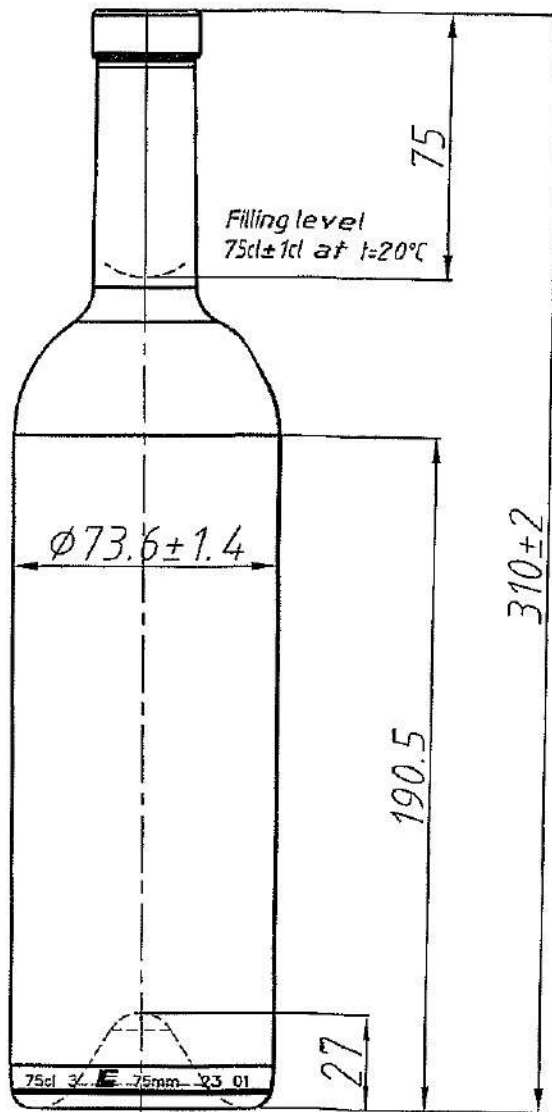

75cl "classica" CISC

Technical data of item

Nominal capacity at H=75mm, cm³ - 750ml±10ml
Glass weight - 450 gr.
Glass color - FLINT, GREEN

Packing data:

Quantity per pallet- 1302 pcs.
Quantity per truck- 42966 pcs.
Dimension of pallet- 1200x800

Seller's approval _____

Buyer's approval _____

The controllable dimensions of a glass finish FACETA 30H14: $\phi 30 \pm 0.5$; $\phi 18.5 \pm 0.5$ must be on the depth - 10 mm;
 $\phi 17$ min through bore

The controllable dimensions of a glass body:

$\phi 73.6 \pm 1.4$; 310 ± 2

Thickness of glass bottle walls, min - 1.2 mm

Thickness of glass bottle bottom, min - 2.4 mm

Termoshock, min - 40°C

Pressure, min - 5bar/60±2 sec