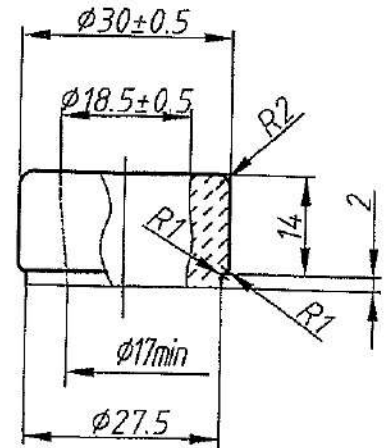

75cl "classica" CISC

Technical data of item

Nominal capacity at H=75mm, cm³ - 750ml±10ml
Glass weight - 450 gr.
Glass color - FLINT, GREEN

Packing data:

Quantity per pallet- 1302 pcs.
Quantity per truck- 42966 pcs.
Dimension of pallet- 1200x800

Seller's approval _____

Buyer's approval _____

The controllable dimensions of a glass finish FACETA 30H14: $\phi 30 \pm 0.5$; $\phi 18.5 \pm 0.5$ must be on the depth - 10 mm;
 $\phi 17$ min through bore

The controllable dimensions of a glass body:

$\phi 73.6 \pm 1.4$; 310 ± 2

Thickness of glass bottle walls, min - 1.2 mm

Thickness of glass bottle bottom, min - 2.4 mm

Termoshock, min - 40°C

Pressure, min - 5bar/60±2 sec

Item: "Bordo"-B-75 cl (Finish-Faceta 30H14)